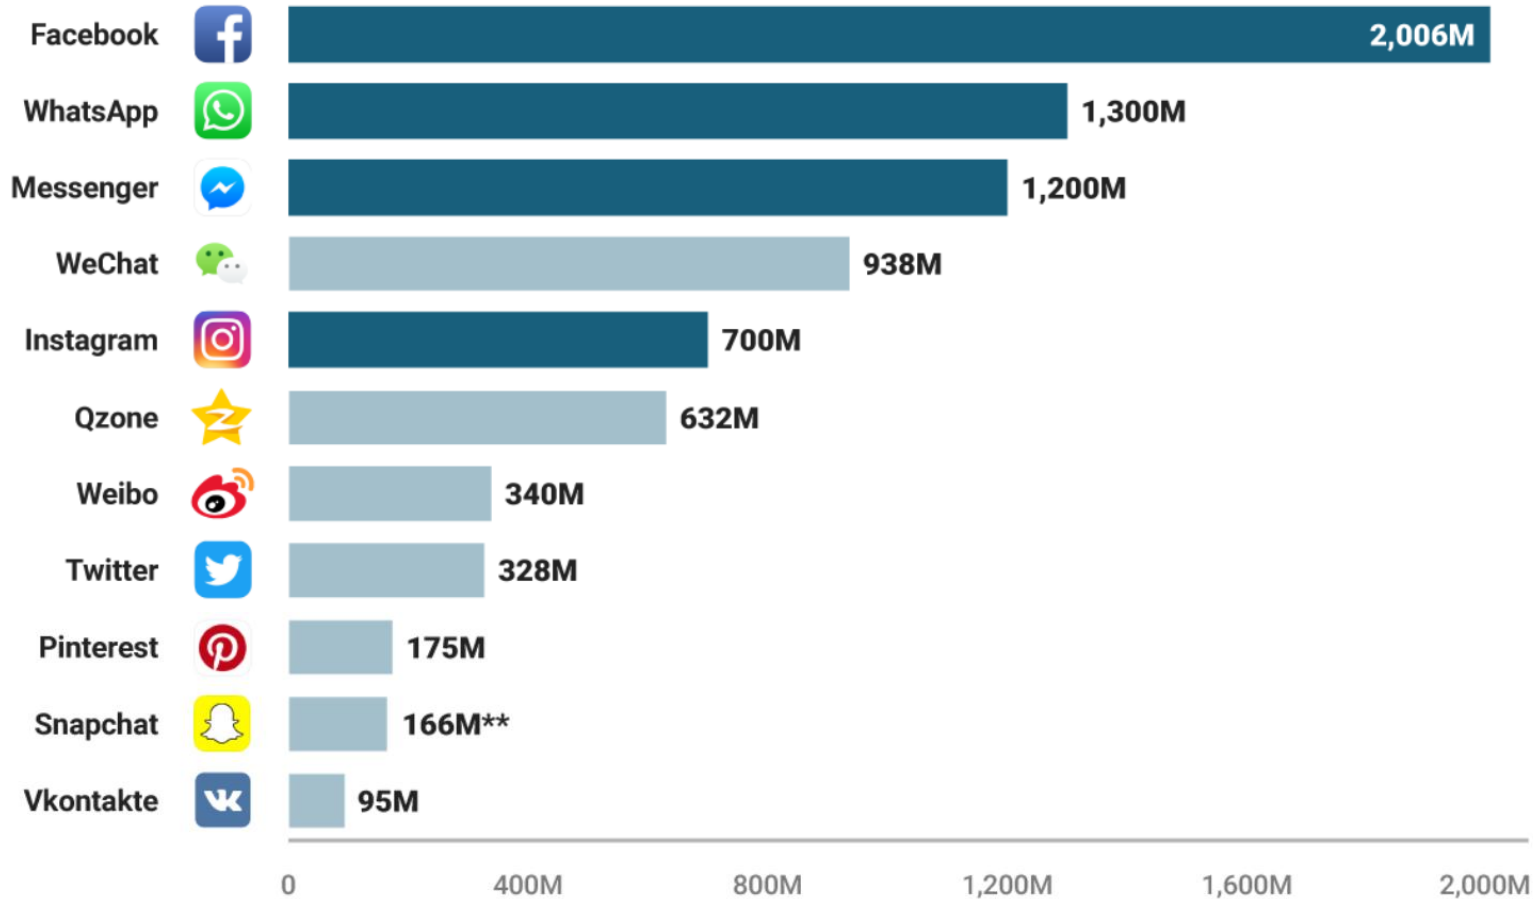

The Physics of Communications: Matter, Time and Space

Simon Enright, Director of Communications

September 2018

Why does it matter?

Time – the 4th Dimension

Space – the final frontier

FACEBOOK DOMINATES THE SOCIAL MEDIA LANDSCAPE

Monthly active users of selected social networks and messaging services*

SOURCE: Company data *Latest data (Dec '16–Jul '17) **Daily active users

statista | BUSINESS INSIDER

NHS70

To help mark the NHS's 70th birthday, over 50 buildings, historic monuments and other high profile sites across the country will be 'lighting up' blue on the evening of Thursday, 5 July.