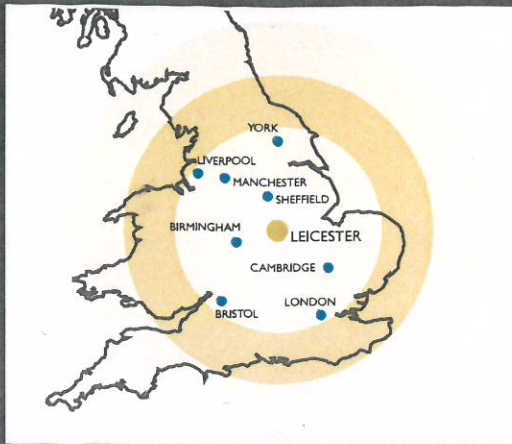

Our Location

By Car

College Court is conveniently located within easy reach of the M1 and M69 motorways. *For Sat Navs please use postcode LE2 3TQ.* College Court offers ample complimentary car parking spaces.

By Train

College Court is only 1.4 miles from Leicester Train station, where guests can travel only 70 minutes from central London.

By Air

East Midlands Airport is also located less than 30 minutes away and Birmingham International Airport only 45 minutes.